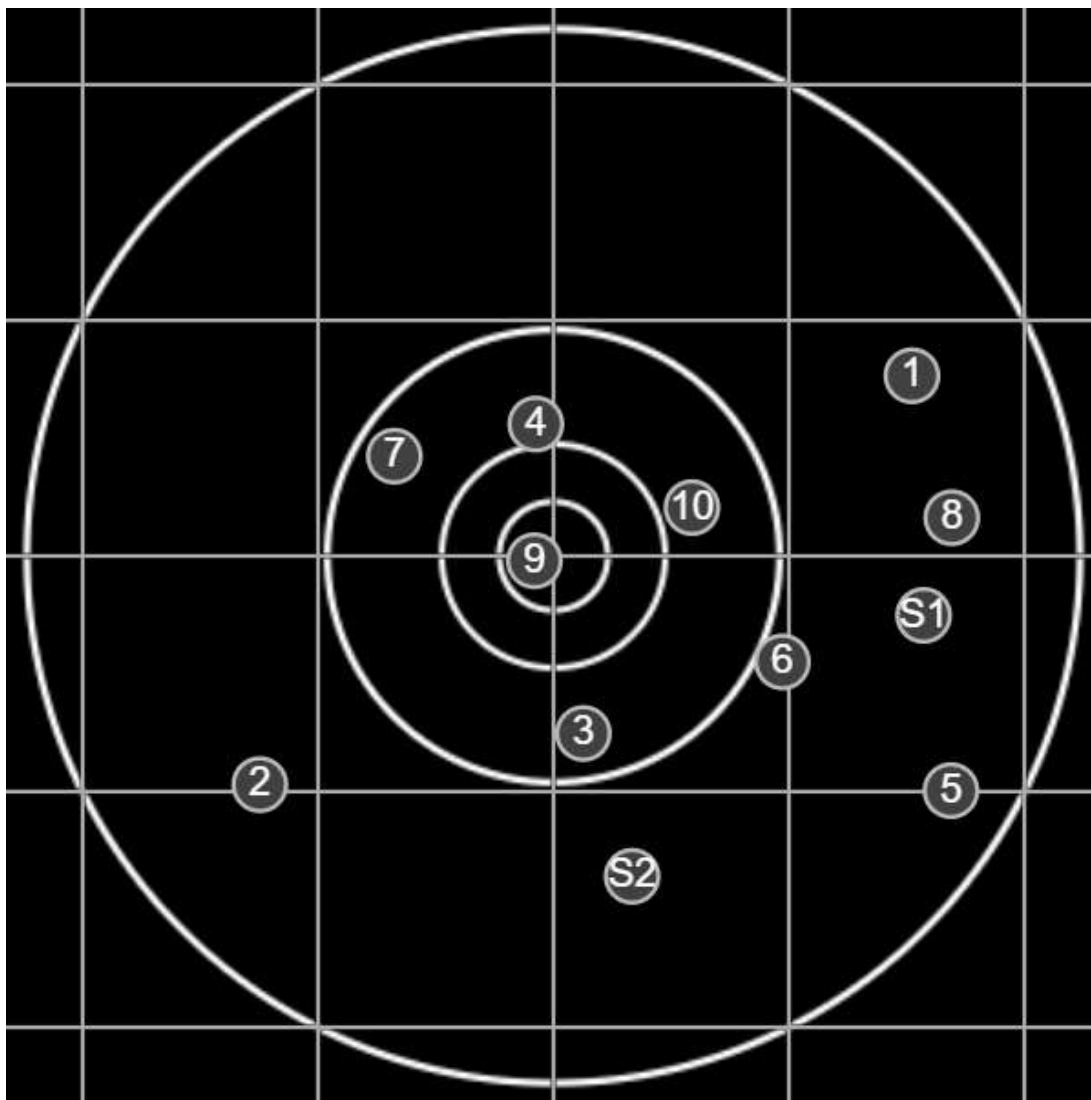

**SILVER  
MOUNTAIN  
TARGETS**  
Made in Canada

true  
6/13/2026  
2:27:13 PM

**BRC Club Shoot**  
Series 1  
500 yards

**BRC T4 [-58]**  
AU-500y

Group: 178.7 mm  
(175.4w x 149.8h)

(Iron)  
**Shooter**  
Sue Kearl[m23]

**50.4**

**FINAL**  
v: 1549, sd: 12.3

#	fps	score
10	1567	V
9	1539	5
8	1551	5
7	1528	V
6	1542	5
5	1567	V
4	1564	5
3	1543	V
2	1546	5
1	1548	5
S1	1552	(1)

**SILVER  
MOUNTAIN  
TARGETS**  
Made in Canada

true  
6/13/2026  
3:40:05 PM

**BRC Club Shoot**  
Series 1  
500 yards

**BRC T4 [-57]**  
AU-500y

Group: 435.5 mm  
(391.6w x 234.6h)

(Iron)  
**Shooter**  
Sue Kearn[m23]  
**45.1**  
**FINAL**  
v: 1551, sd: 15.3

#	fps	score
10	1563	5
9	1534	SV
8	1549	4
7	1580	5
6	1532	4
5	1549	4
4	1540	5
3	1570	5
2	1558	4
1	1537	4
S2	1519	(4)
S1	1565	(4)